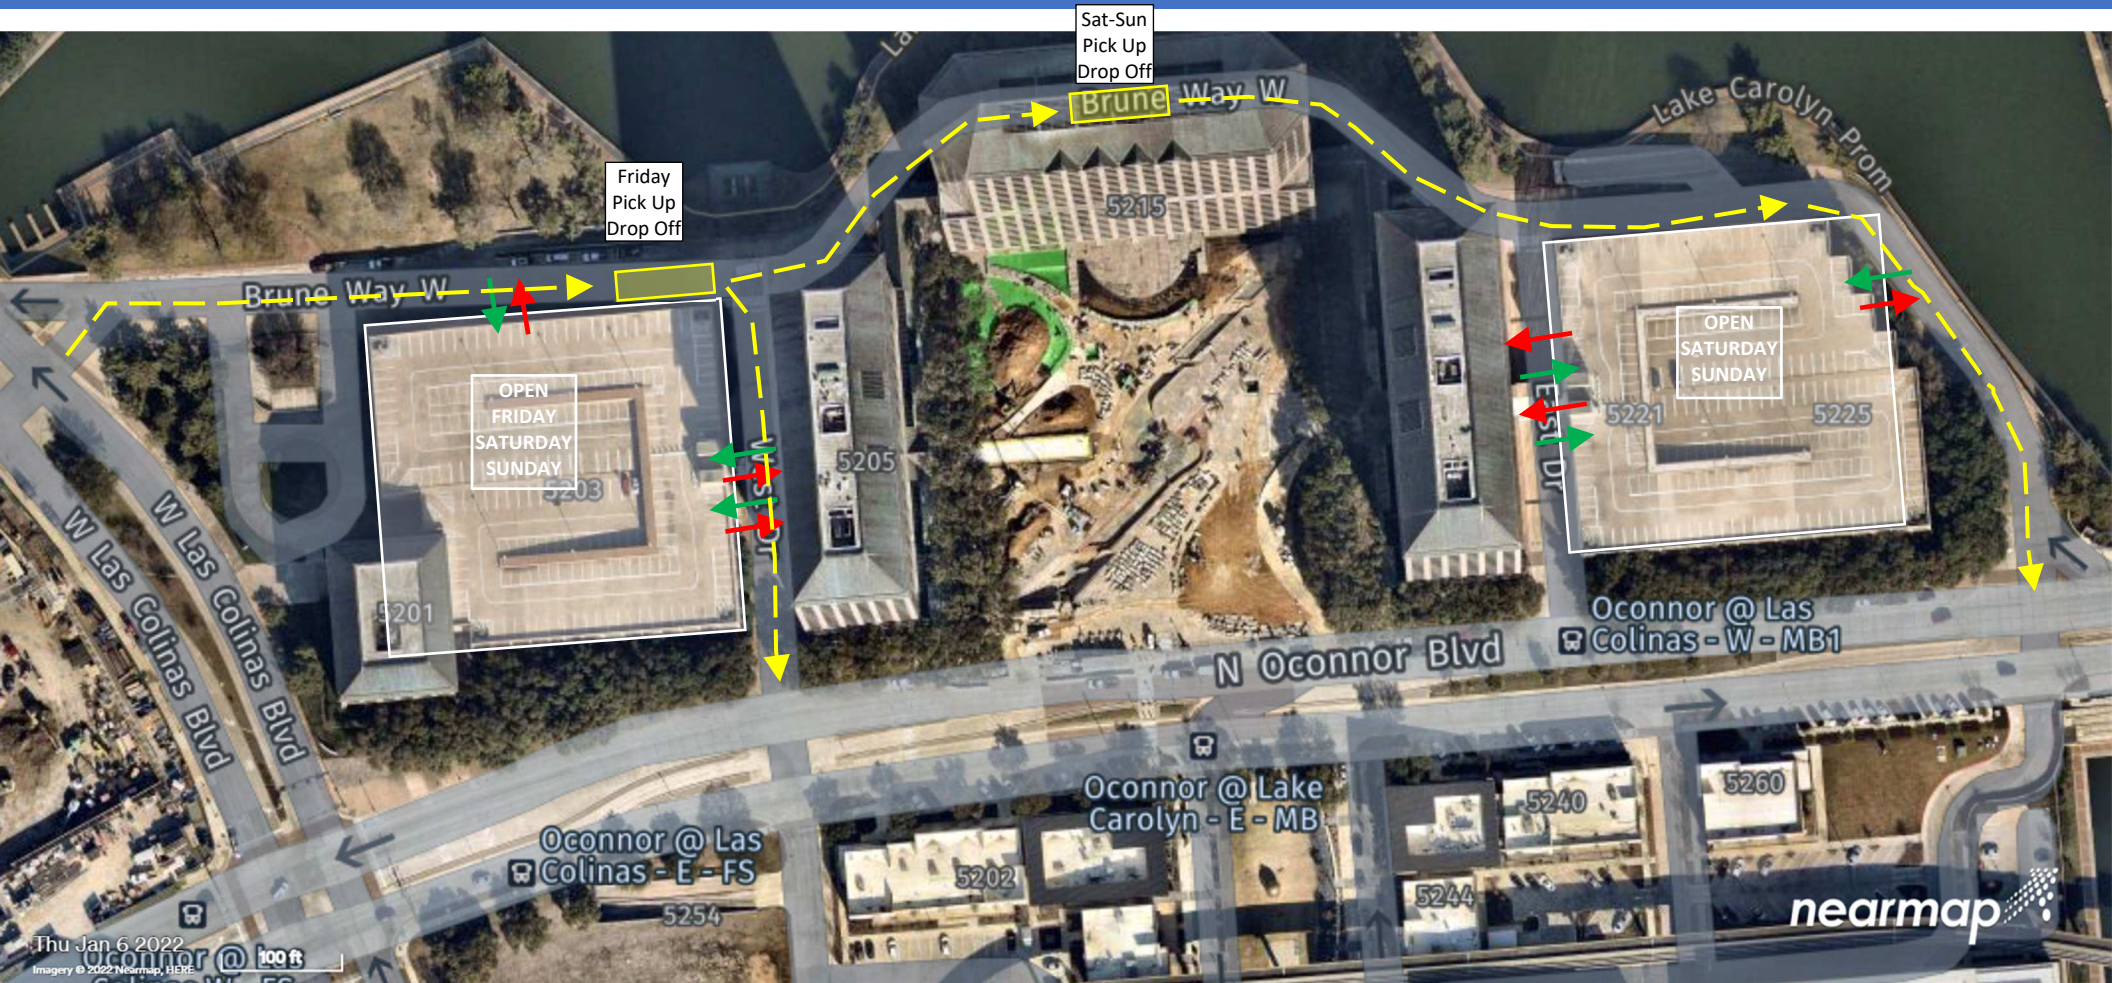

Lot 6: Williams Square

Address: 5205 N O'Connor Blvd, Irving, TX 75039

Rain Lot: TBD

Surface: Pavement	Lot Hours: 6a – 4p
User: Spectators	Lot Days: Fri, Apr 22 – Sun, Apr 24
User Spaces:	Shuttle Hours:
Lot Spaces: 1,500 Fri, 3,800 Sat-Sun	Hangtag Color:

Notes:

1. Shuttle required
2. Pay to park \$15 Mobile Devices
3. Both garages available Sat-Sun, Fri West garage only. Start with one overflow to other.
4. Are the garages open to employees or staff on the weekend? To block certain entrances.
5. Need fobs to raise gates.